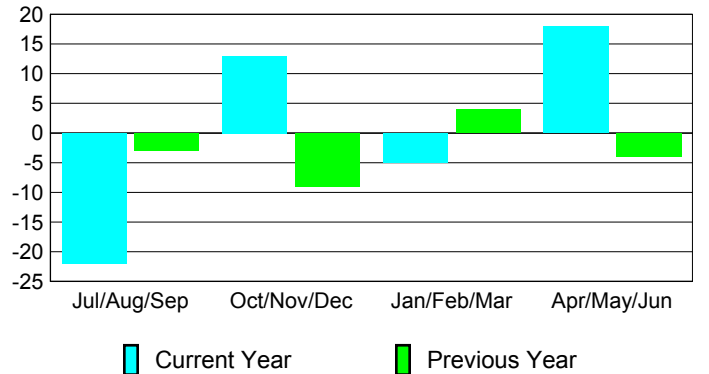

Gender Comparison 2008-2009

Jul/Aug/Sep

Oct/Nov/Dec

Jan/Feb/Mar

Apr/May/June

Male

Female