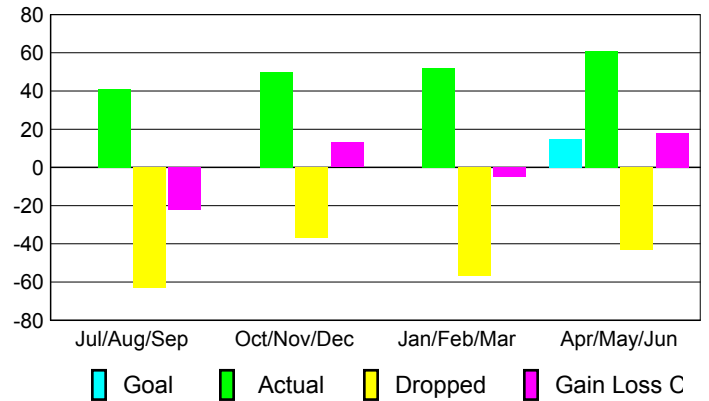

Membership Results 2008-2009

Goal, New, Dropped, Gain/Loss

Comparison of Membership Gain/Loss

Current Year Compared to the Previous Year