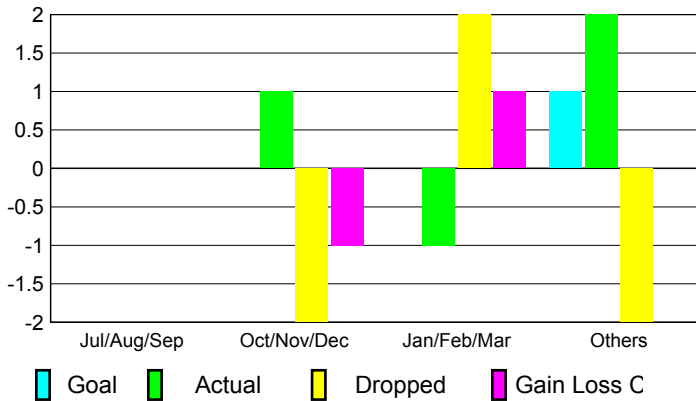

2008-2009 GMT Quarterly Report for District (or Undistricted) **District 2 E1**

GMT: **LELAND KOLKMEYER**

Location: **TEXAS**

GMT CA: **1 & 2**

CLUBS

Club Results 2008-2009

Clubs 2007-2008

Month	New Club Goal	Actual New Clubs	Actual Dropped Clubs	Gain/Loss of Clubs	Gain/Loss of Clubs
Jul/Aug/Sep	0	0	0	0	0
Oct/Nov/Dec	0	1	-2	-1	0
Jan/Feb/Mar	0	-1	2	1	0
Apr/May/June	1	2	-2	0	0
Totals	1	2	-2	0	0

Club Results 2008-2009

Goal, New, Dropped, Gain/Loss

Comparison of Club Gain/Loss

Current Year Compared to the Previous Year